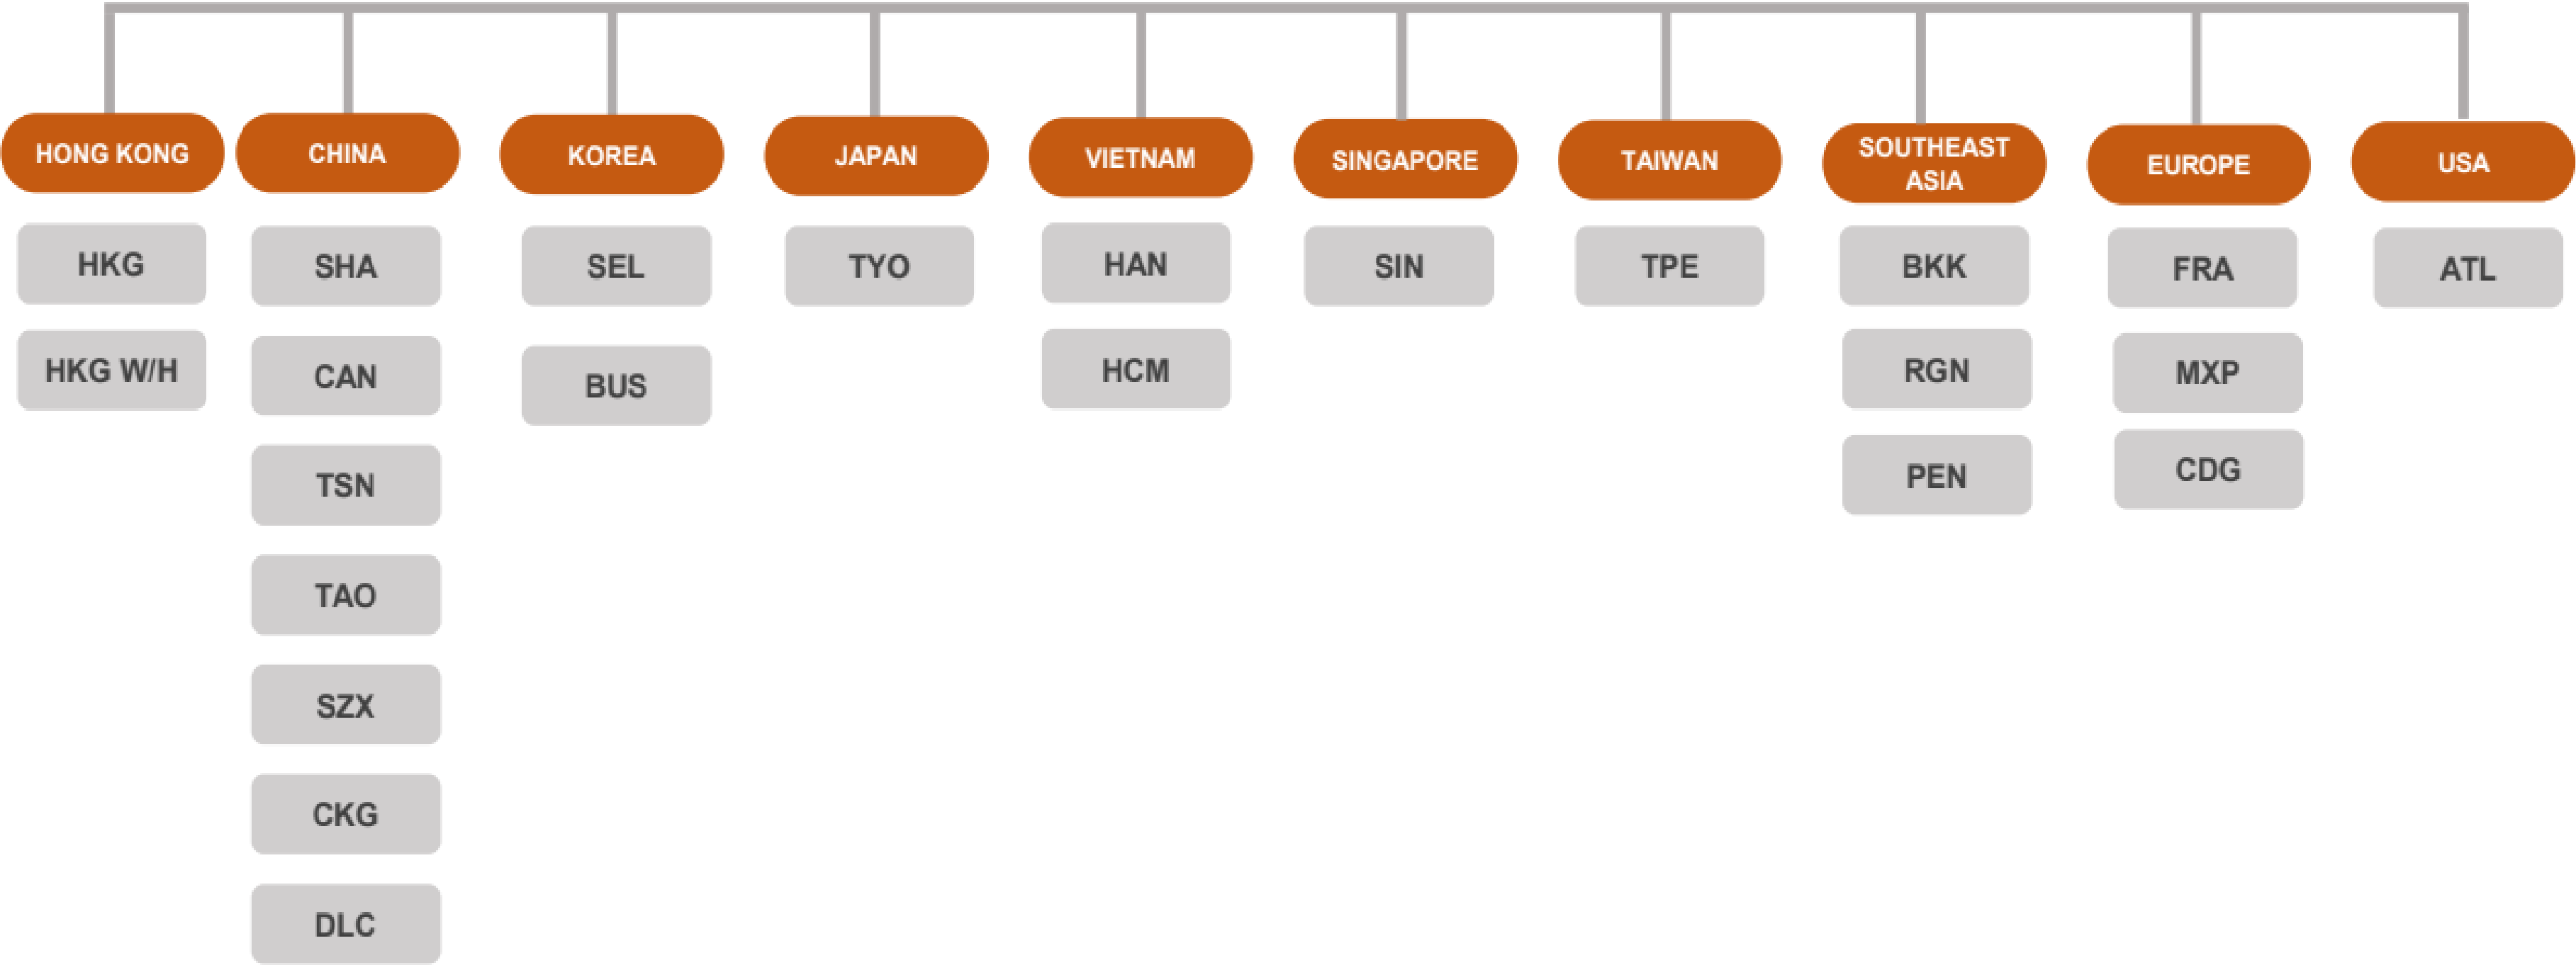

BRANCHES DETAILS

HONG KONG HQ / SEOUL / BUSAN / INCHEON

GUANGZHOU / SHANGHAI / TAIWAN / TIANJIN / DALIAN

QINGDAO / CHONGQING / SHENZHEN / TOKYO /

SINGAPORE / HANOI / HOCHIMINH / FRANKFURT/ MILANO/

BANGKOK / YANGON/ PENANG/ PARIS/ATLANTA

COMPANY HISTORY

2020~2026

- CONTRACT SIGNED FOR USA
- 2022 BUS BRANCH
- 2022 MXP BRANCH
- 2023 BKK BRANCH
- 2024 RGN BRANCH
- 2025 PEN/CDG BRANCH
- 2026 DLC/ATL BRANCH

2003~2019

- 2005 CAN BRANCH
- 2006 SHA BRANCH
- 2007 DONGGUAN OFFICE
- 2011 TSN/SIN/SEL BRANCH
- 2012 TAO/TYO BRANCH
- 2014 HAN BRANCH
- 2017 CKG/ HCM/BRANCH
- 2018 SZX/TPE BRANCH
- 2019 FRA BRANCH

2003

HKG MAX LOGISTICS LTD. ESTABLISHED

2020~2026

2003~2019

2003

COMPANY ORGANIZATION

COMPANY NETWORKS

MAX LOGISTICS HONG KONG HQ